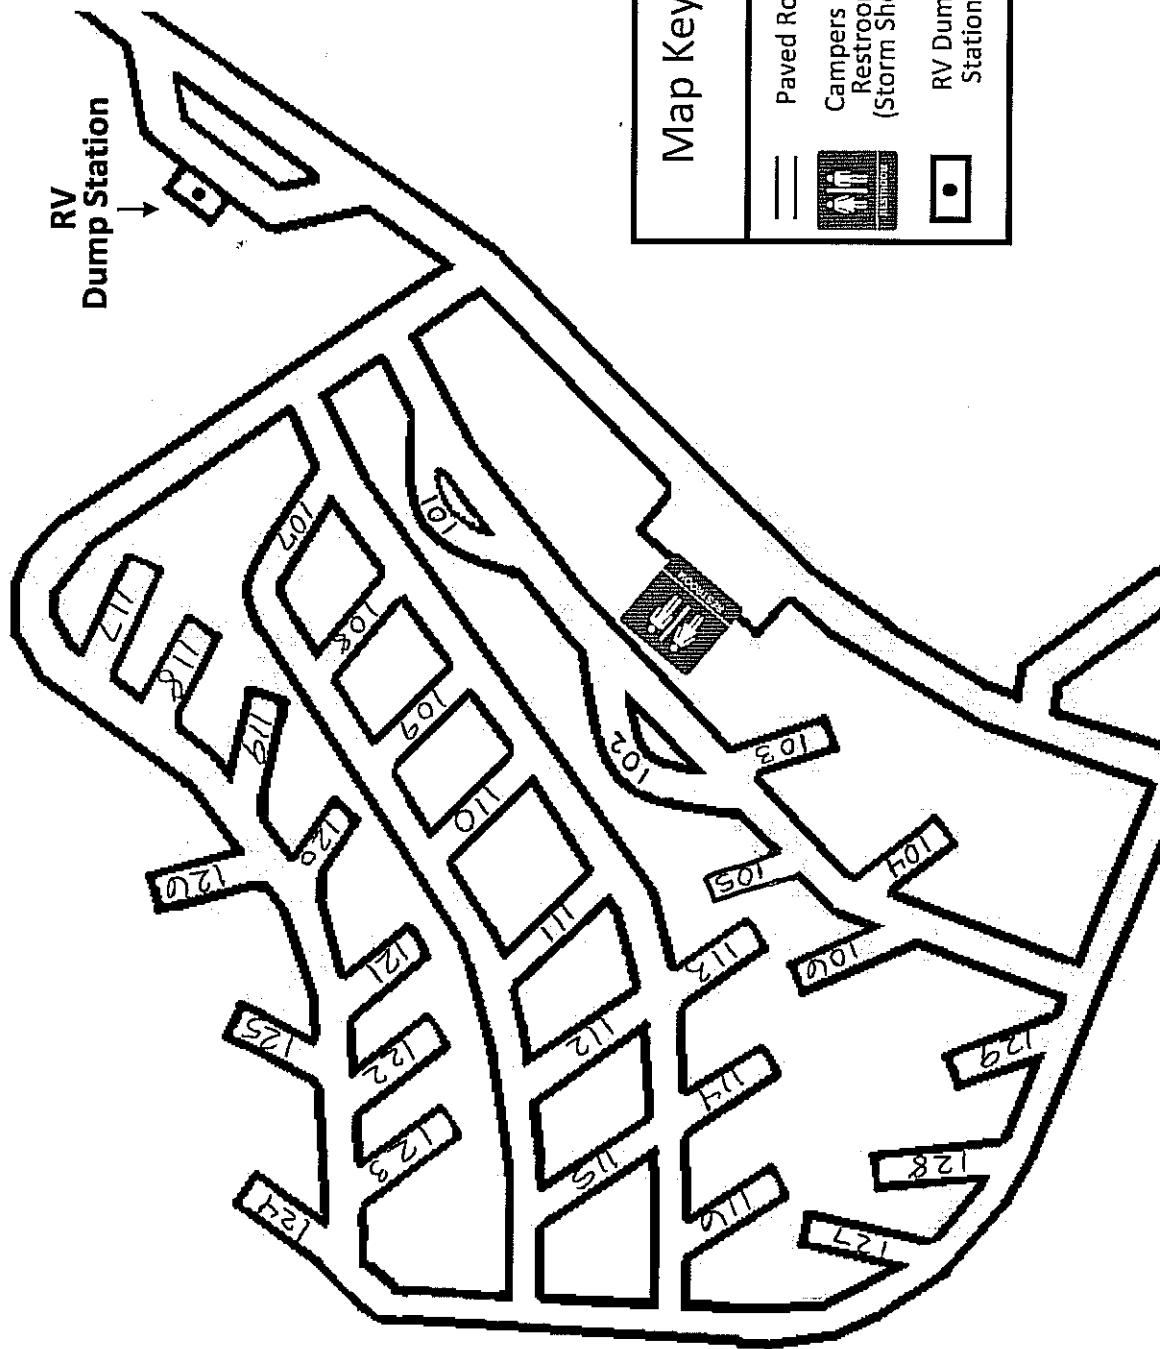

North Deer Creek Recreation Area (Wes Watkins) RV Camp Sites

To Main
Entrance

RV
Dump Station

Map Key	
	Paved Road
	Campers Only Restrooms (Storm Shelter)
	RV Dump Station